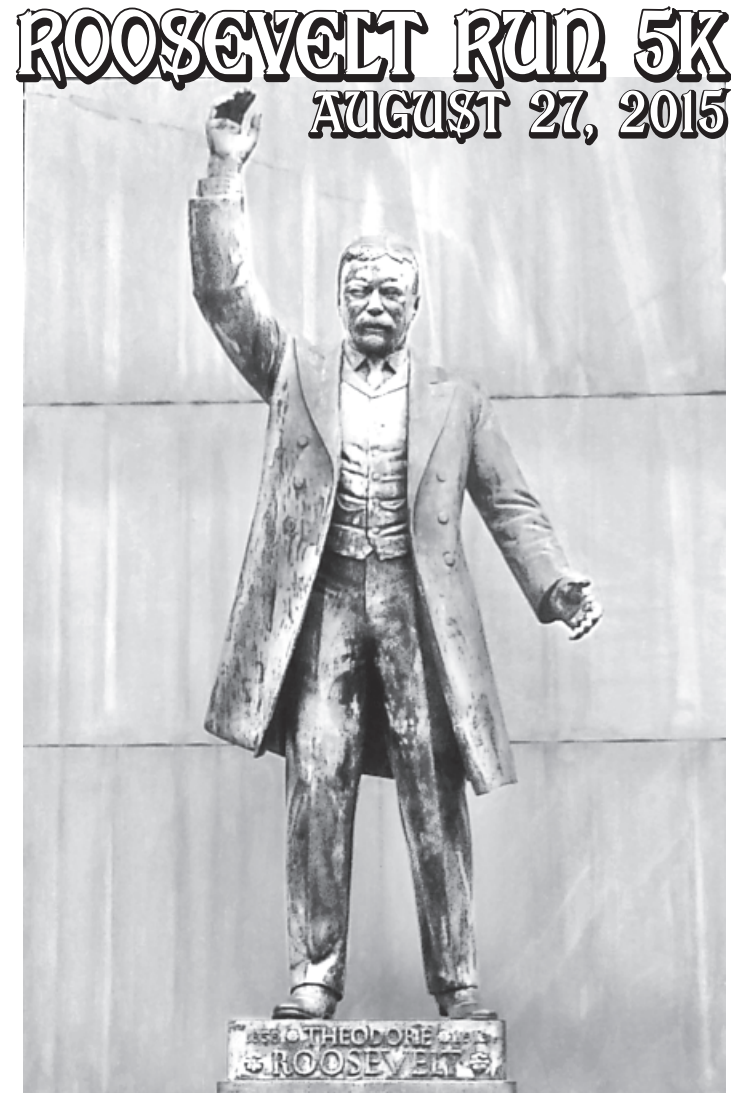

artwork

front chest

7" width

IF fusion technique is used on your order, the artwork will be pressed at 385° at 30 seconds unless otherwise specified.

placement

product

Product(s): SS01
 Color(s): White

color palette

internal use only

ACCT MGR:
 DESIGNER:

Placement is approximate and not shown to scale.

artwork

front chest

7" width

IF fusion technique is used on your order, the artwork will be pressed at 385° at 30 seconds unless otherwise specified.