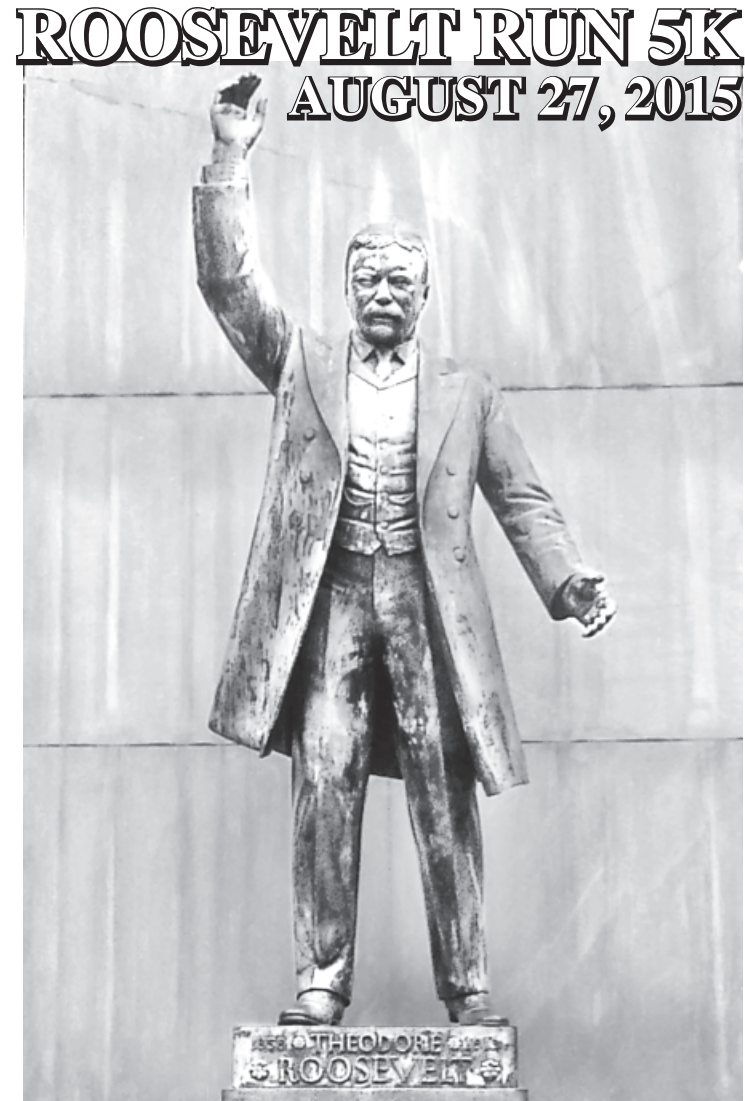

artwork

front chest

7" width

IF fusion technique is used on your order, the artwork will be pressed at 385° at 30 seconds unless otherwise specified.

placement

product

Product(s): SS01
 Color(s): White

color palette

internal use only

ACCT MGR:
 DESIGNER:

Placement is approximate and not shown to scale.

artwork

front chest

7" width

IF fusion technique is used on your order, the artwork will be pressed at 385° at 30 seconds unless otherwise specified.