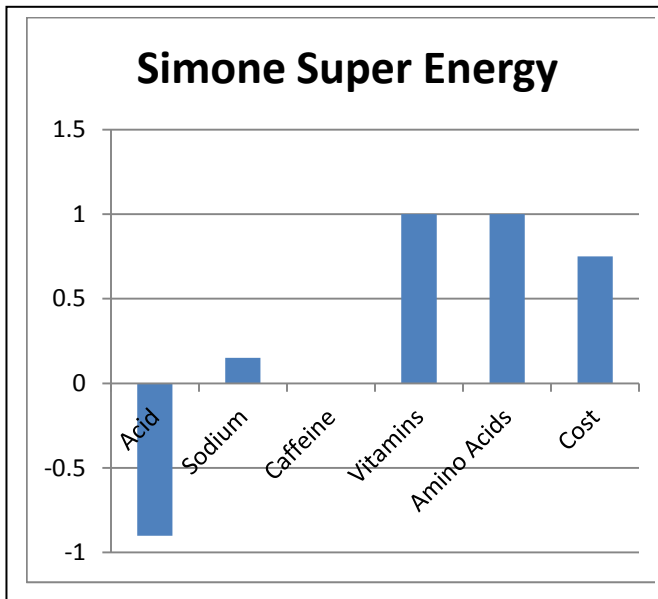

**A HEALTHY PATENTED
 NUTRITIONAL DRINK
 IN A CLASS OF ITS OWN
 USE BEFORE, DURING, AFTER...**

**Acid impedes performance.
 Sodium dehydrates and cramps.
 Caffeine dehydrates,
 arrhythmias, seizures.
 Banned Substances are in Energy
 Drinks, Coffee, and Iced Teas**